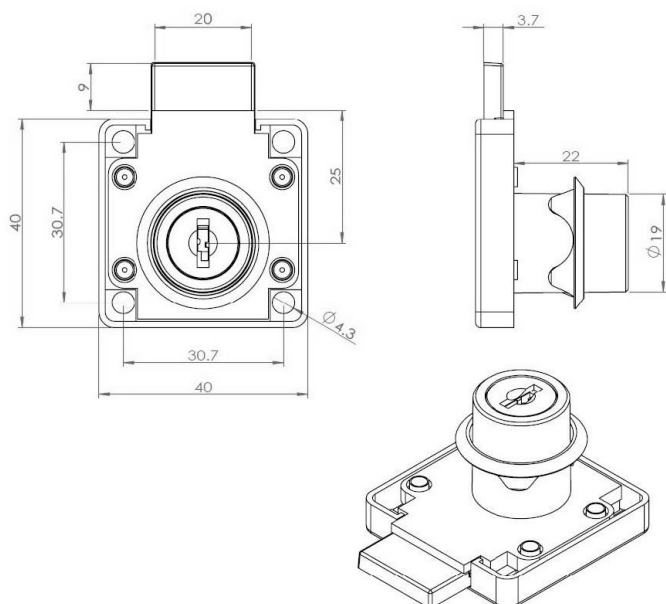

PRODUCT SHEET

Description:

Rim Lock 850, $\varnothing 19 \times 22 \text{mm}$, Right Hand, NPL, HCK SISO

Item number:

14.01.057-1

Units	Box	Carton	HS Code	Barcode
Pcs.	12	192	8301300000	
				5704866032384

RIGHT